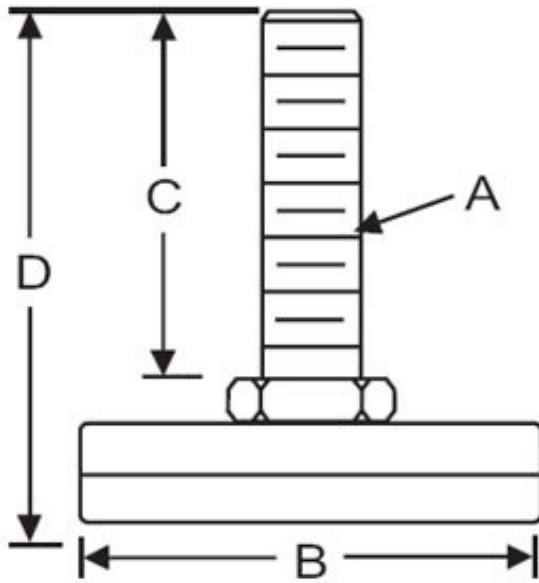

LEVELERS

P/N	THREAD (A)	BASE DIA (B)	THREAD LENGTH (C)	TOTAL HEIGHT (D)
LV2-42	1/2-13	42MM	2"	75MM
LV4-35	M12	35MM	90MM	115MM
LV5-57	M16	57MM	80MM	110MM
LV6-53	1/2-13	53MM	1 1/2"	60MM
LV7-40	M8	40MM	40MM	63MM
LV8-35	5/16-18	35MM	1 1/2"	60MM
LV10-35	1/2-13	35MM	1"	50MM
LV12-25	5/16-18	25MM	7/8"	43MM

P/N	THREAD (A)	BASE DIA (B)	THREAD LENGTH (C)	TOTAL HEIGHT (D)
LV13-30	M10	30MM	25MM	40MM
LV15-30	5/16-18	30MM	7/8"	40MM

LEVELERS

P/N	THREAD (A)	BASE DIA (B)	THREAD LENGTH (C)	TOTAL HEIGHT (D)
LV1-62.5	1/2-13	62.5MM	4"	125MM
LV9-35	M10	35MM	25MM	37MM
LV11-40	M8	40MM	50MM	65MM

P/N	THREAD (A)	BASE DIA (B)	THREAD LENGTH (C)	TOTAL HEIGHT (D)
LV3-32	M12	32MM	90MM	118MM

P/N	THREAD (A)	BASE DIA (B)	THREAD LENGTH (C)	TOTAL HEIGHT (D)
LV14-30	3/8-16	30MM	7/8"	35MM