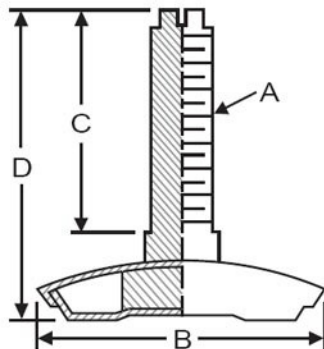

LEVELERS

P/N	THREAD (A)	BASE DIA (B)	THREAD LENGTH (C)	TOTAL HEIGHT (D)
LV2-42	1/2-13	42MM	2"	75MM
LV4-35	M12	35MM	90MM	115MM
LV5-57	M16	57MM	80MM	110MM
LV6-53	1/2-13	53MM	1 1/2"	60MM
LV7-40	M8	40MM	40MM	63MM
LV8-35	5/16-18	35MM	1 1/2"	60MM
LV10-35	1/2-13	35MM	1"	50MM
LV12-25	5/16-18	25MM	7/8"	43MM

P/N	THREAD (A)	BASE DIA (B)	THREAD LENGTH (C)	TOTAL HEIGHT (D)
LV13-30	M10	30MM	25MM	40MM
LV15-30	5/16-18	30MM	7/8"	40MM

LEVELERS

P/N	THREAD (A)	BASE DIA (B)	THREAD LENGTH (C)	TOTAL HEIGHT (D)
LV1-62.5	1/2-13	62.5MM	4"	125MM
LV9-35	M10	35MM	25MM	37MM
LV11-40	M8	40MM	50MM	65MM

P/N	THREAD (A)	BASE DIA (B)	THREAD LENGTH (C)	TOTAL HEIGHT (D)
LV3-32	M12	32MM	90MM	118MM

P/N	THREAD (A)	BASE DIA (B)	THREAD LENGTH (C)	TOTAL HEIGHT (D)
LV14-30	3/8-16	30MM	7/8"	35MM