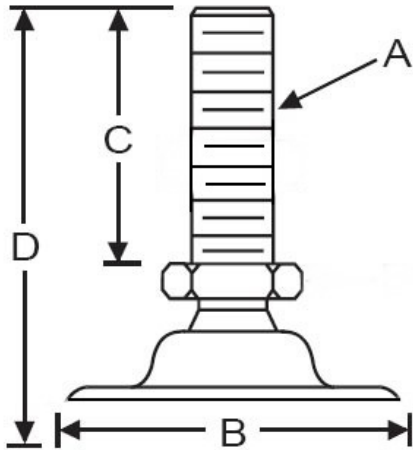

LEVELERS

P/N	THREAD (A)	BASE DIA (B)	THREAD LENGTH (C)	TOTAL HEIGHT (D)
LV2-42	1/2-13	42MM	2"	75MM
LV4-35	M12	35MM	90MM	115MM
LV5-57	M16	57MM	80MM	110MM
LV6-53	1/2-13	53MM	1 1/2"	60MM
LV7-40	M8	40MM	40MM	63MM
LV8-35	5/16-18	35MM	1 1/2"	60MM
LV10-35	1/2-13	35MM	1"	50MM
LV12-25	5/16-18	25MM	7/8"	43MM

P/N	THREAD (A)	BASE DIA (B)	THREAD LENGTH (C)	TOTAL HEIGHT (D)
LV13-30	M10	30MM	25MM	40MM
LV15-30	5/16-18	30MM	7/8"	40MM

LEVELERS

P/N	THREAD (A)	BASE DIA (B)	THREAD LENGTH (C)	TOTAL HEIGHT (D)
LV1-62.5	1/2-13	62.5MM	4"	125MM
LV9-35	M10	35MM	25MM	37MM
LV11-40	M8	40MM	50MM	65MM

P/N	THREAD (A)	BASE DIA (B)	THREAD LENGTH (C)	TOTAL HEIGHT (D)
LV3-32	M12	32MM	90MM	118MM

P/N	THREAD (A)	BASE DIA (B)	THREAD LENGTH (C)	TOTAL HEIGHT (D)
LV14-30	3/8-16	30MM	7/8"	35MM