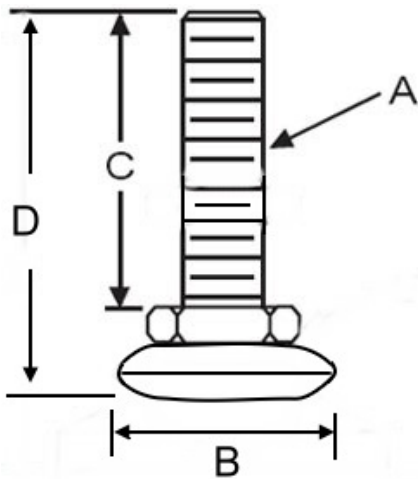

LEVELERS

P/N	THREAD (A)	BASE DIA (B)	THREAD LENGTH (C)	TOTAL HEIGHT (D)
LV2-42	1/2-13	42MM	2"	75MM
LV4-35	M12	35MM	90MM	115MM
LV5-57	M16	57MM	80MM	110MM
LV6-53	1/2-13	53MM	1 1/2"	60MM
LV7-40	M8	40MM	40MM	63MM
LV8-35	5/16-18	35MM	1 1/2"	60MM
LV10-35	1/2-13	35MM	1"	50MM
LV12-25	5/16-18	25MM	7/8"	43MM

P/N	THREAD (A)	BASE DIA (B)	THREAD LENGTH (C)	TOTAL HEIGHT (D)
LV13-30	M10	30MM	25MM	40MM
LV15-30	5/16-18	30MM	7/8"	40MM

LEVELERS

P/N	THREAD (A)	BASE DIA (B)	THREAD LENGTH (C)	TOTAL HEIGHT (D)
LV1-62.5	1/2-13	62.5MM	4"	125MM
LV9-35	M10	35MM	25MM	37MM
LV11-40	M8	40MM	50MM	65MM

P/N	THREAD (A)	BASE DIA (B)	THREAD LENGTH (C)	TOTAL HEIGHT (D)
LV3-32	M12	32MM	90MM	118MM

P/N	THREAD (A)	BASE DIA (B)	THREAD LENGTH (C)	TOTAL HEIGHT (D)
LV14-30	3/8-16	30MM	7/8"	35MM