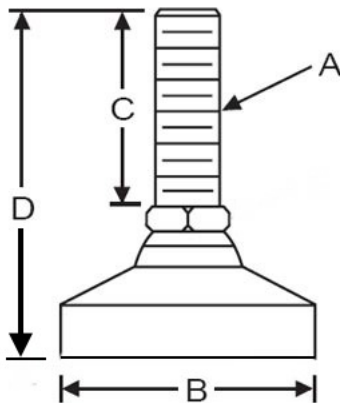

LEVELERS

P/N	THREAD (A)	BASE DIA (B)	THREAD LENGTH (C)	TOTAL HEIGHT (D)
LV2-42	1/2-13	42MM	2"	75MM
LV4-35	M12	35MM	90MM	115MM
LV5-57	M16	57MM	80MM	110MM
LV6-53	1/2-13	53MM	1 1/2"	60MM
LV7-40	M8	40MM	40MM	63MM
LV8-35	5/16-18	35MM	1 1/2"	60MM
LV10-35	1/2-13	35MM	1"	50MM
LV12-25	5/16-18	25MM	7/8"	43MM

P/N	THREAD (A)	BASE DIA (B)	THREAD LENGTH (C)	TOTAL HEIGHT (D)
LV13-30	M10	30MM	25MM	40MM
LV15-30	5/16-18	30MM	7/8"	40MM

LEVELERS

P/N	THREAD (A)	BASE DIA (B)	THREAD LENGTH (C)	TOTAL HEIGHT (D)
LV1-62.5	1/2-13	62.5MM	4"	125MM
LV9-35	M10	35MM	25MM	37MM
LV11-40	M8	40MM	50MM	65MM

P/N	THREAD (A)	BASE DIA (B)	THREAD LENGTH (C)	TOTAL HEIGHT (D)
LV3-32	M12	32MM	90MM	118MM

P/N	THREAD (A)	BASE DIA (B)	THREAD LENGTH (C)	TOTAL HEIGHT (D)
LV14-30	3/8-16	30MM	7/8"	35MM